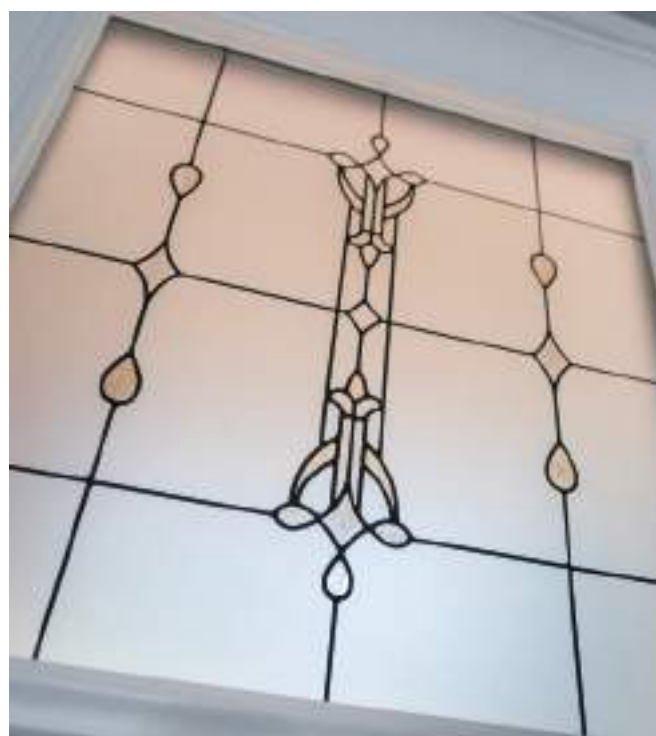

The Solidor Collection is an outstanding range of industry leading, solid timber core composite doors. Each Solidor exceeds building regulation requirements and combines traditional and contemporary styling with a full range of Secured by Design locking which provides a stunning, high quality and secure entrance to any home.

With a thickness of 48mm, a Solidor door is nearly 10% thicker than most alternatives. Each unique solid timber core is completely encapsulated within a highly durable plastic edge banding and two thermo plastic door skins. This means that your customer will never have to worry about painting or varnishing their Solidor.

These doors are exclusively available in the widest range of styles and frame colour options, (24 colours available, please see page 8) with the option of a mobility threshold, making it the perfect solution for easy wheel or push chair access. We offer a comprehensive range of matching coloured frames, that are available with either glass, composite side panel or quarter panel to complement the look of any property.

Solidor composite doors are manufactured to the highest standards. We hold BSI Kite mark accreditation BSI ISO 9001 for quality management, BSI EN1279 for insulating glass units.

We are also PAS24:2016 certified, hold CE Marking and Secured by design licences, and are members of the prestigious GGF and Association of Composite Door Manufacturers.

Contents

05. Choosing Solidor
06. Security
08. Colour Options
10. The Italia Collection
20. The Traditional Collection
30. Solidor French Doors
32. Solidor Stable Doors
34. Side Panels
36. Furniture & Accessories
41. Glazing Options
42. Jo Downs Range
44. Art Deco Range
46. Decorative Glass

PLEASE NOTE THE IMAGES SHOWN WITHIN THIS BROCHURE ARE FOR ILLUSTRATION PURPOSES ONLY. PLEASE USE THIS BROCHURE AS A REFERENCE, SLIGHT CHANGES CAN OCCUR DUE TO CONTINUOUS IMPROVEMENT.