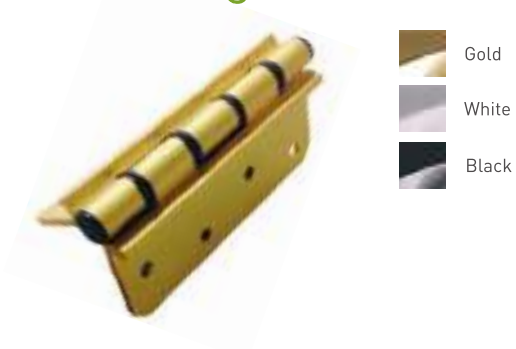

Letterplate (opens inwards)

 Chrome

 Gold

 Antique Black

Butt Hinge

-  Gold
-  White
-  Black

Hinges

Our new slimline, PAS 24 tested, face fixed flag hinge is sleek and modern. Available for open in doors only.

-  Chrome
-  Gold
-  Brushed
-  Black Chrome
-  White
-  Black

Handles

A large range of premium quality handles to complement our doors. Available with a choice of a standard lever or one of the three exclusive options across the whole range of finishes.